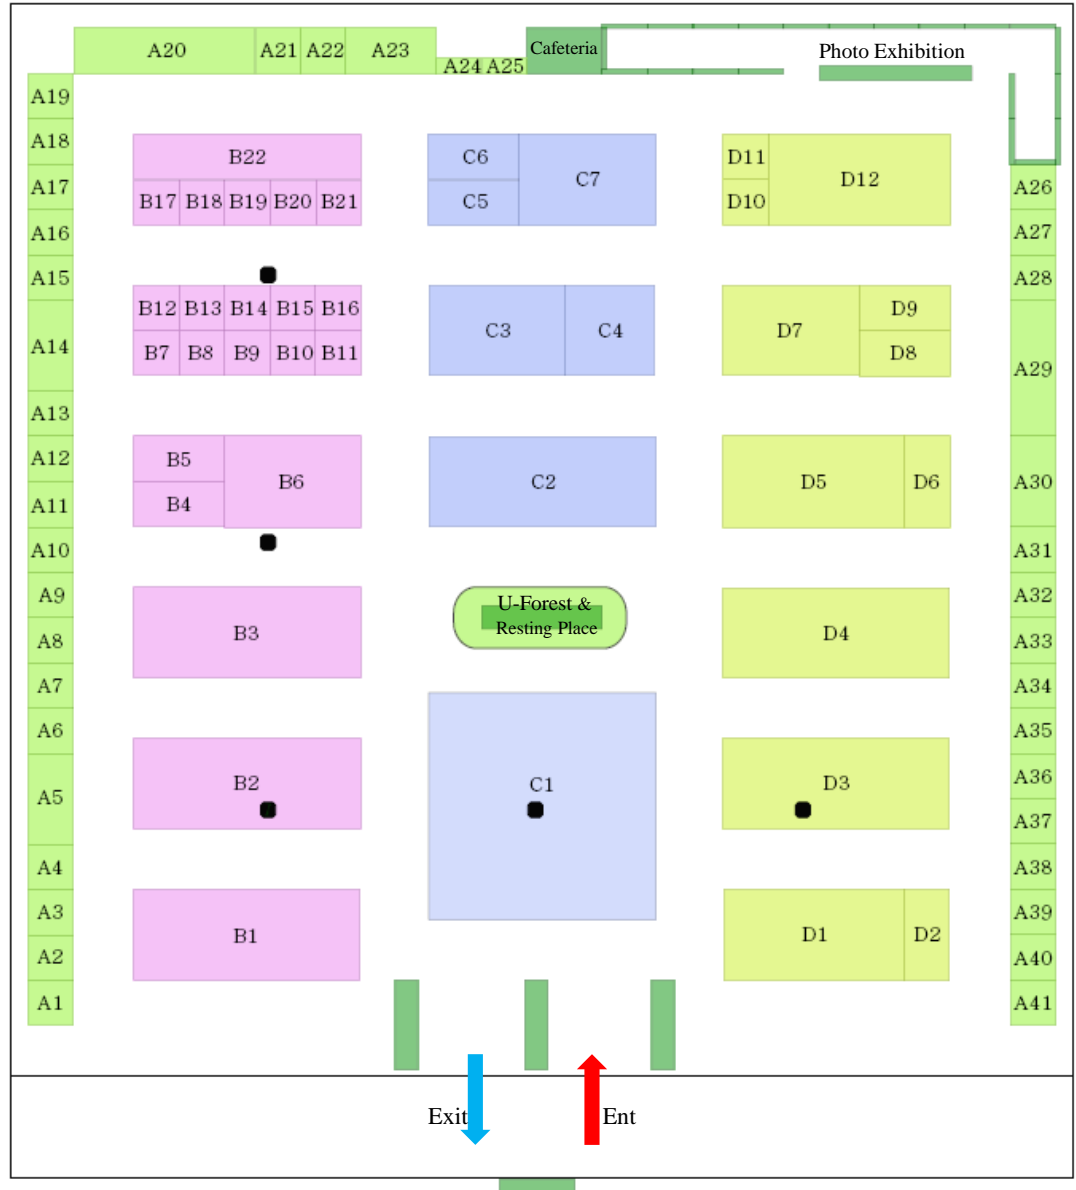

- Title: IUFRO 2010 Trade & Exhibition
- Venue: Hall C3-4, COEX (3F)
- Date: August 23(Mon.) – 28 (Sat.), 2010

Company Name	Booth No.	Company Name	Booth No.
4 Rivers Green Korea	D3	Haglof Sweden	A10
AHBORN	A13	HAIESSOFT Co., Ltd.	A6
ALTORI	A17	Hanjin Information System & Telecommunication Co., Ltd.	A1
Asia Pacific Association of Forestry Research Institutions (AFAFRI)	B11	ICL Performance Products LP	A11
Asia-Pacific Network for Global change Research (APN)	B12	ILDOBIOTECH CO., LTD	A14
Asia-Pacific Network for Sustainable Forest Management and Rehabilitation (APFNet)	B17	Institute of Environmental Resource Research Jeju Special Self-Governing Province	A36
CENTER FOR INTERNATIONAL FORESTRY RESEARCH (CIFOR)	B5	International Forestry Students' Association (IFSA)	B19
Chinese Academy of Forestry (CAF)	B16	International Tropical Timber Organization (ITTO)	B7
Chungcheongnam-Do Forest Environment Research Institute	A39	IUFRO 6.07.03 Forest Culture and Cultural Forestry	C5
Chungnam National University	A22	JeollaNamdo	A35
College of Forest Science, Kookmin University	C6	JOONG DONG CO., LTD.	A32
Dai-Yang Ind., Co.	A16	Kangwon National University	B22
Decagon Devices, Inc.	A12	Kisanbio	A15
Dongbu Hannong	A18	Korea Aerospace Research Institute	A21
Eagon Industrial Co., Ltd.	D6	Korea Forest Seed & Variety Center	D1
Earthscan	A24	Korea Forest Service & Korea Forest Research Institute	C1
Eco Services Consulting Co., Ltd.	A7	Korea geo matics	A3
eCorea	A34	Korea Green Promtion Agency	C4
Elf Inc.	A33	Korea National Arboretum	C3
Elsevier B.V.	B20	Korea University	A23
Environmental Systems Research Institute (ESRI)	B4	Korea Wood Recycling Assosication	A29
European Forest Institute (EFI)	B10	Korean Forest Society	D11
Food and Agriculture Organization of the United Nations	B3	KWEATHER	A2
Forest Aviation Headquarters	C2	Ministry for food, Agriculture, Forestry and Fisheries	B2
Forest Human Resources Development Istutitue	D2	Mungyeong City	A28
Forest Nurseryman Association of Korea	D8	National Forestry Cooperative Federation	D4
Forest Stewardship Council (FSC)	B9	NGO in Korea	D12
Forestry and Forest Products Research Institute, Japan	B14	PANASIA Engineering	A9
Future Forest	A27	Sancheong County Hall	D7
Future Forests Faculty for Forest Sciences Swedish University of Agricultural Sciences	B15	Seoul University	C7
Gangwon-Do forest environment research center	A41	Springer-Verlag GmbH	B21
GEO Consulting & Information	A5	STUGA	D5
GEOMania Co., Ltd.	A8	Suncheon-si	D9
GFIS	A25	SUNGWOND WOOD	A30
GOOD FEEL KOREA.CO.,LTD	A19	SUPULIM	A20
Government of Canada	B18	Taen Co., Ltd	A4
Green Growth Korea	B1	The Korean Society of Wood Scinece & Tehcnology	D10
Green House	A26	University of Northern British Columbia Wood Concrete Research	B13
Gyeong Sang Buk-Do Forest Environment	A37	US Forest Service	B6
Gyeonggido forest environment research center	A40	World Agroforestry Centre (ICRAF)	B8
Gyeongsangnam-do Forest Envirnment Research Institute	A38	YOUNGLIM TIMBER CO., LTD.	A31